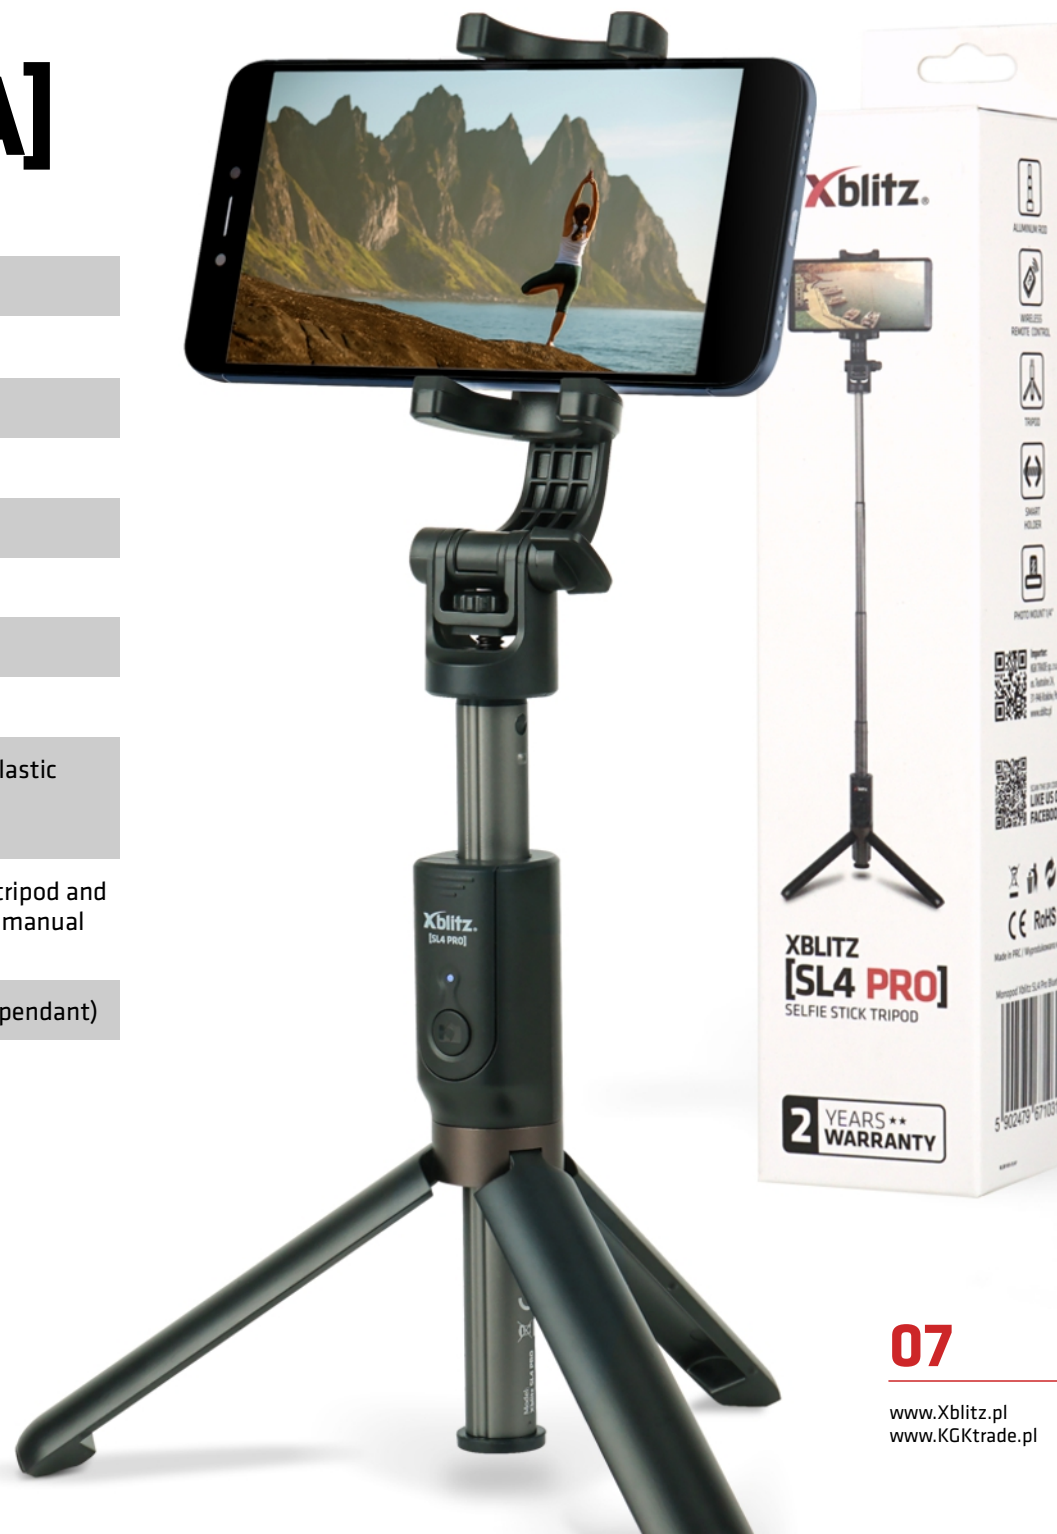

02

[SELFIE TRIPOD]

More independent pictures? No problem! Bottom part of the **Xblitz SL4 PRO** selfie stick hides in itself an unfolding, practical tripod. Such configuration enables usage of the stable, light tripod. This is why **Xblitz SL4 PRO is an irreplaceable tool for e.g. YouTubers and travellers.**

▶ **[BUILT-IN BATTERY]**
Battery of remote control may be loaded by built-in micro USB port

04

[FREEDOM OF CREATION]

Xblitz SL4 PRO - possess rotating screw mount 1/4", which enables installation of sport cameras as well as wide range of compact cameras equipped with classic photo thread.

05

www.Xblitz.pl
www.KGKtrade.pl

Xblitz®

[TELESCOPIC ARM]

Telescopic arm of **Xblitz SL4 PRO** - is made from sustainable aluminium alloys. Unfolded to the very end attains a maximum length at 69,5cm. Folded and prepared for transportation takes only 20,5cm.

[TECHNICAL DATA]

Model: **Xblitz SL4 PRO**

Bluetooth:	3.0
Length after unfolding:	69,5 cm
Length after folding:	20,5 cm
Width:	43 mm
Min. spacing of the handle:	55 mm
Max. spacing of the handle:	87 mm
Phone holder:	Yes, all-purpose 360°
Mounting screw:	Yes, 1/4"
Materials:	Aluminium alloy + high quality plastic details
The set contains:	Selfie stick Xblitz SL4 PRO with tripod and Bluetooth remote control, user's manual
Package dimensions:	45 x 45 x 205 mm (225 mm with pendant)
Weight net / gros:	151g / 175g