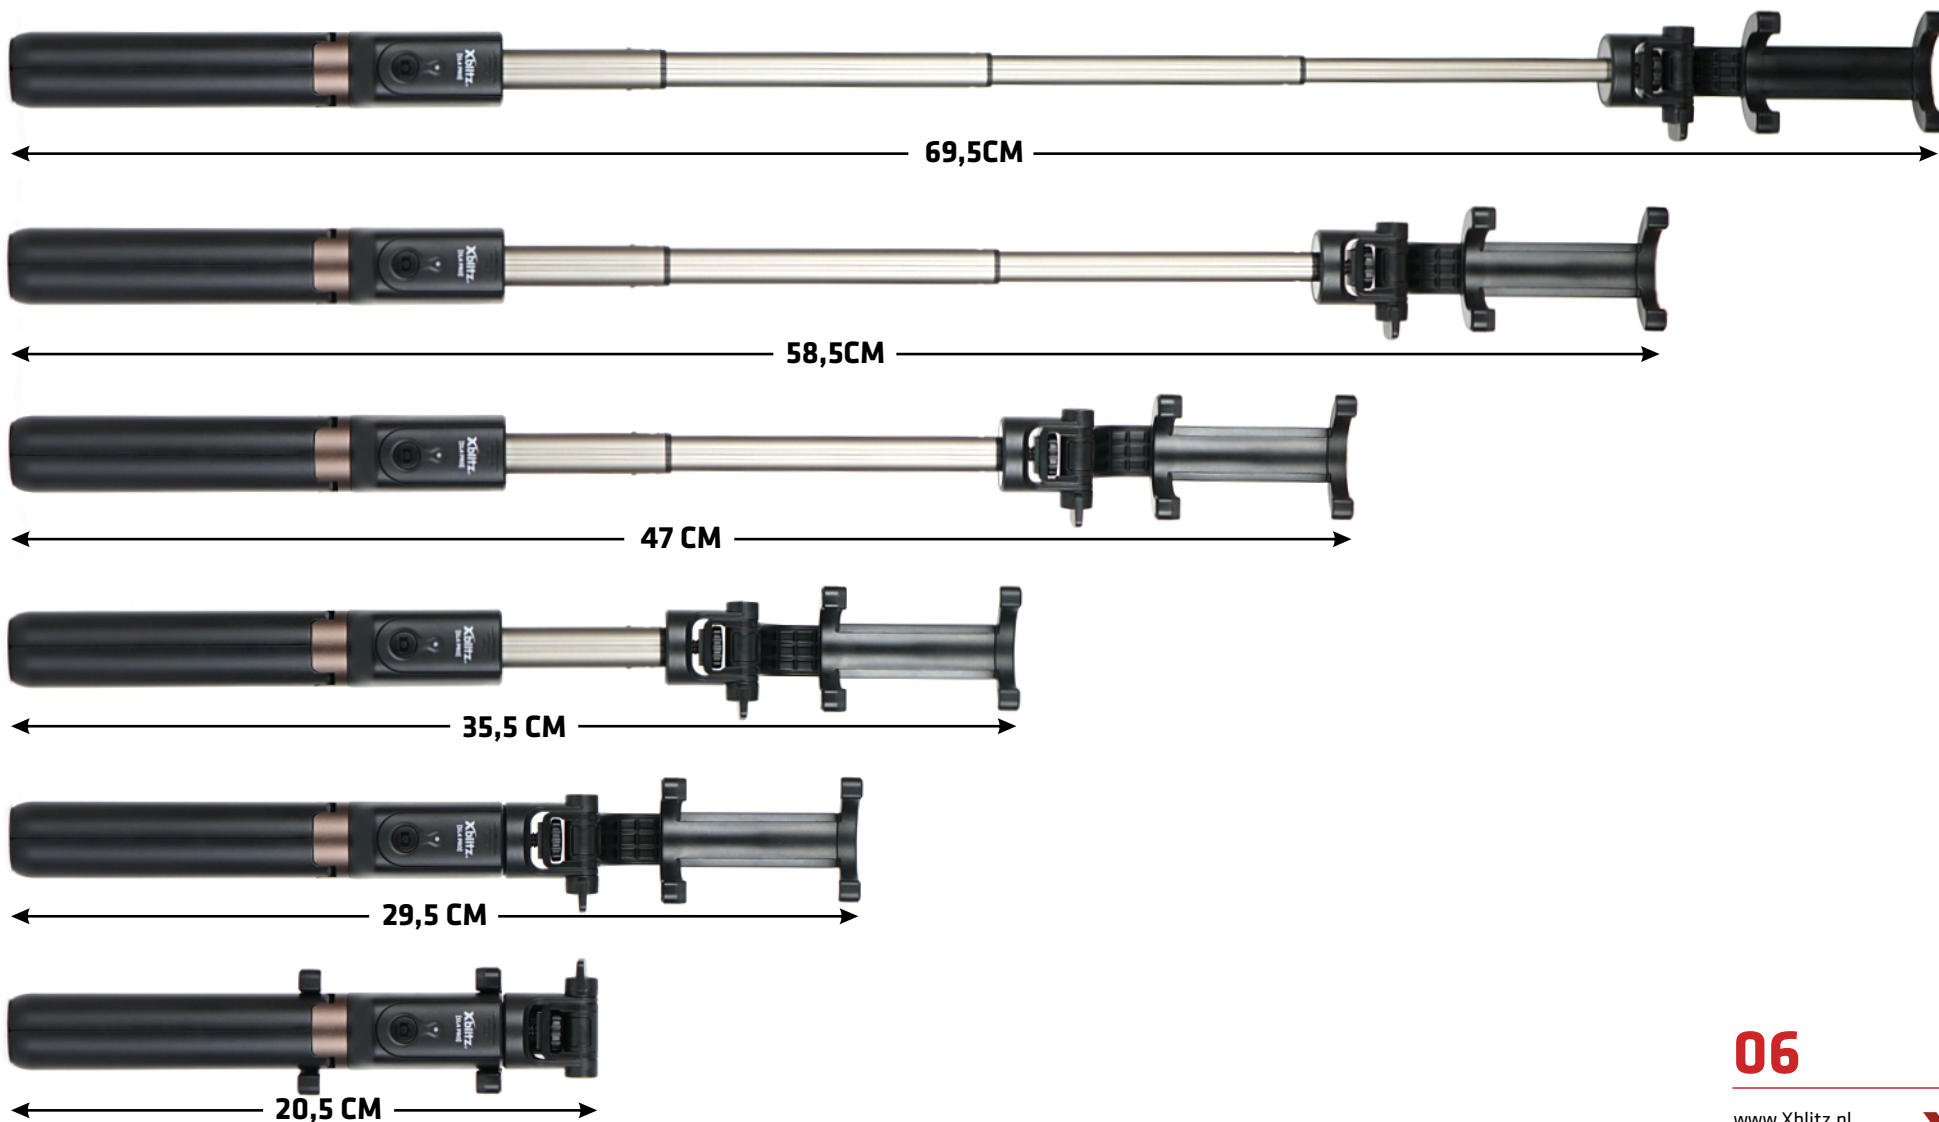

▶ **[BUILT-IN BATTERY]**
Battery of remote control may be loaded by built-in micro USB port

04

[FREEDOM OF CREATION]

Xblitz SL4 PRO - possess rotating screw mount 1/4", which enables installation of sport cameras as well as wide range of compact cameras equipped with classic photo thread.

05

www.Xblitz.pl
www.KGKtrade.pl

Xblitz®

[TELESCOPIC ARM]

Telescopic arm of **Xblitz SL4 PRO** - is made from sustainable aluminium alloys. Unfolded to the very end attains a maximum length at 69,5cm. Folded and prepared for transportation takes only 20,5cm.

[TECHNICAL DATA]

Model: **Xblitz SL4 PRO**

Bluetooth:	3.0
Length after unfolding:	69,5 cm
Length after folding:	20,5 cm
Width:	43 mm
Min. spacing of the handle:	55 mm
Max. spacing of the handle:	87 mm
Phone holder:	Yes, all-purpose 360°
Mounting screw:	Yes, 1/4"
Materials:	Aluminium alloy + high quality plastic details
The set contains:	Selfie stick Xblitz SL4 PRO with tripod and Bluetooth remote control, user's manual
Package dimensions:	45 x 45 x 205 mm (225 mm with pendant)
Weight net / gros:	151g / 175g